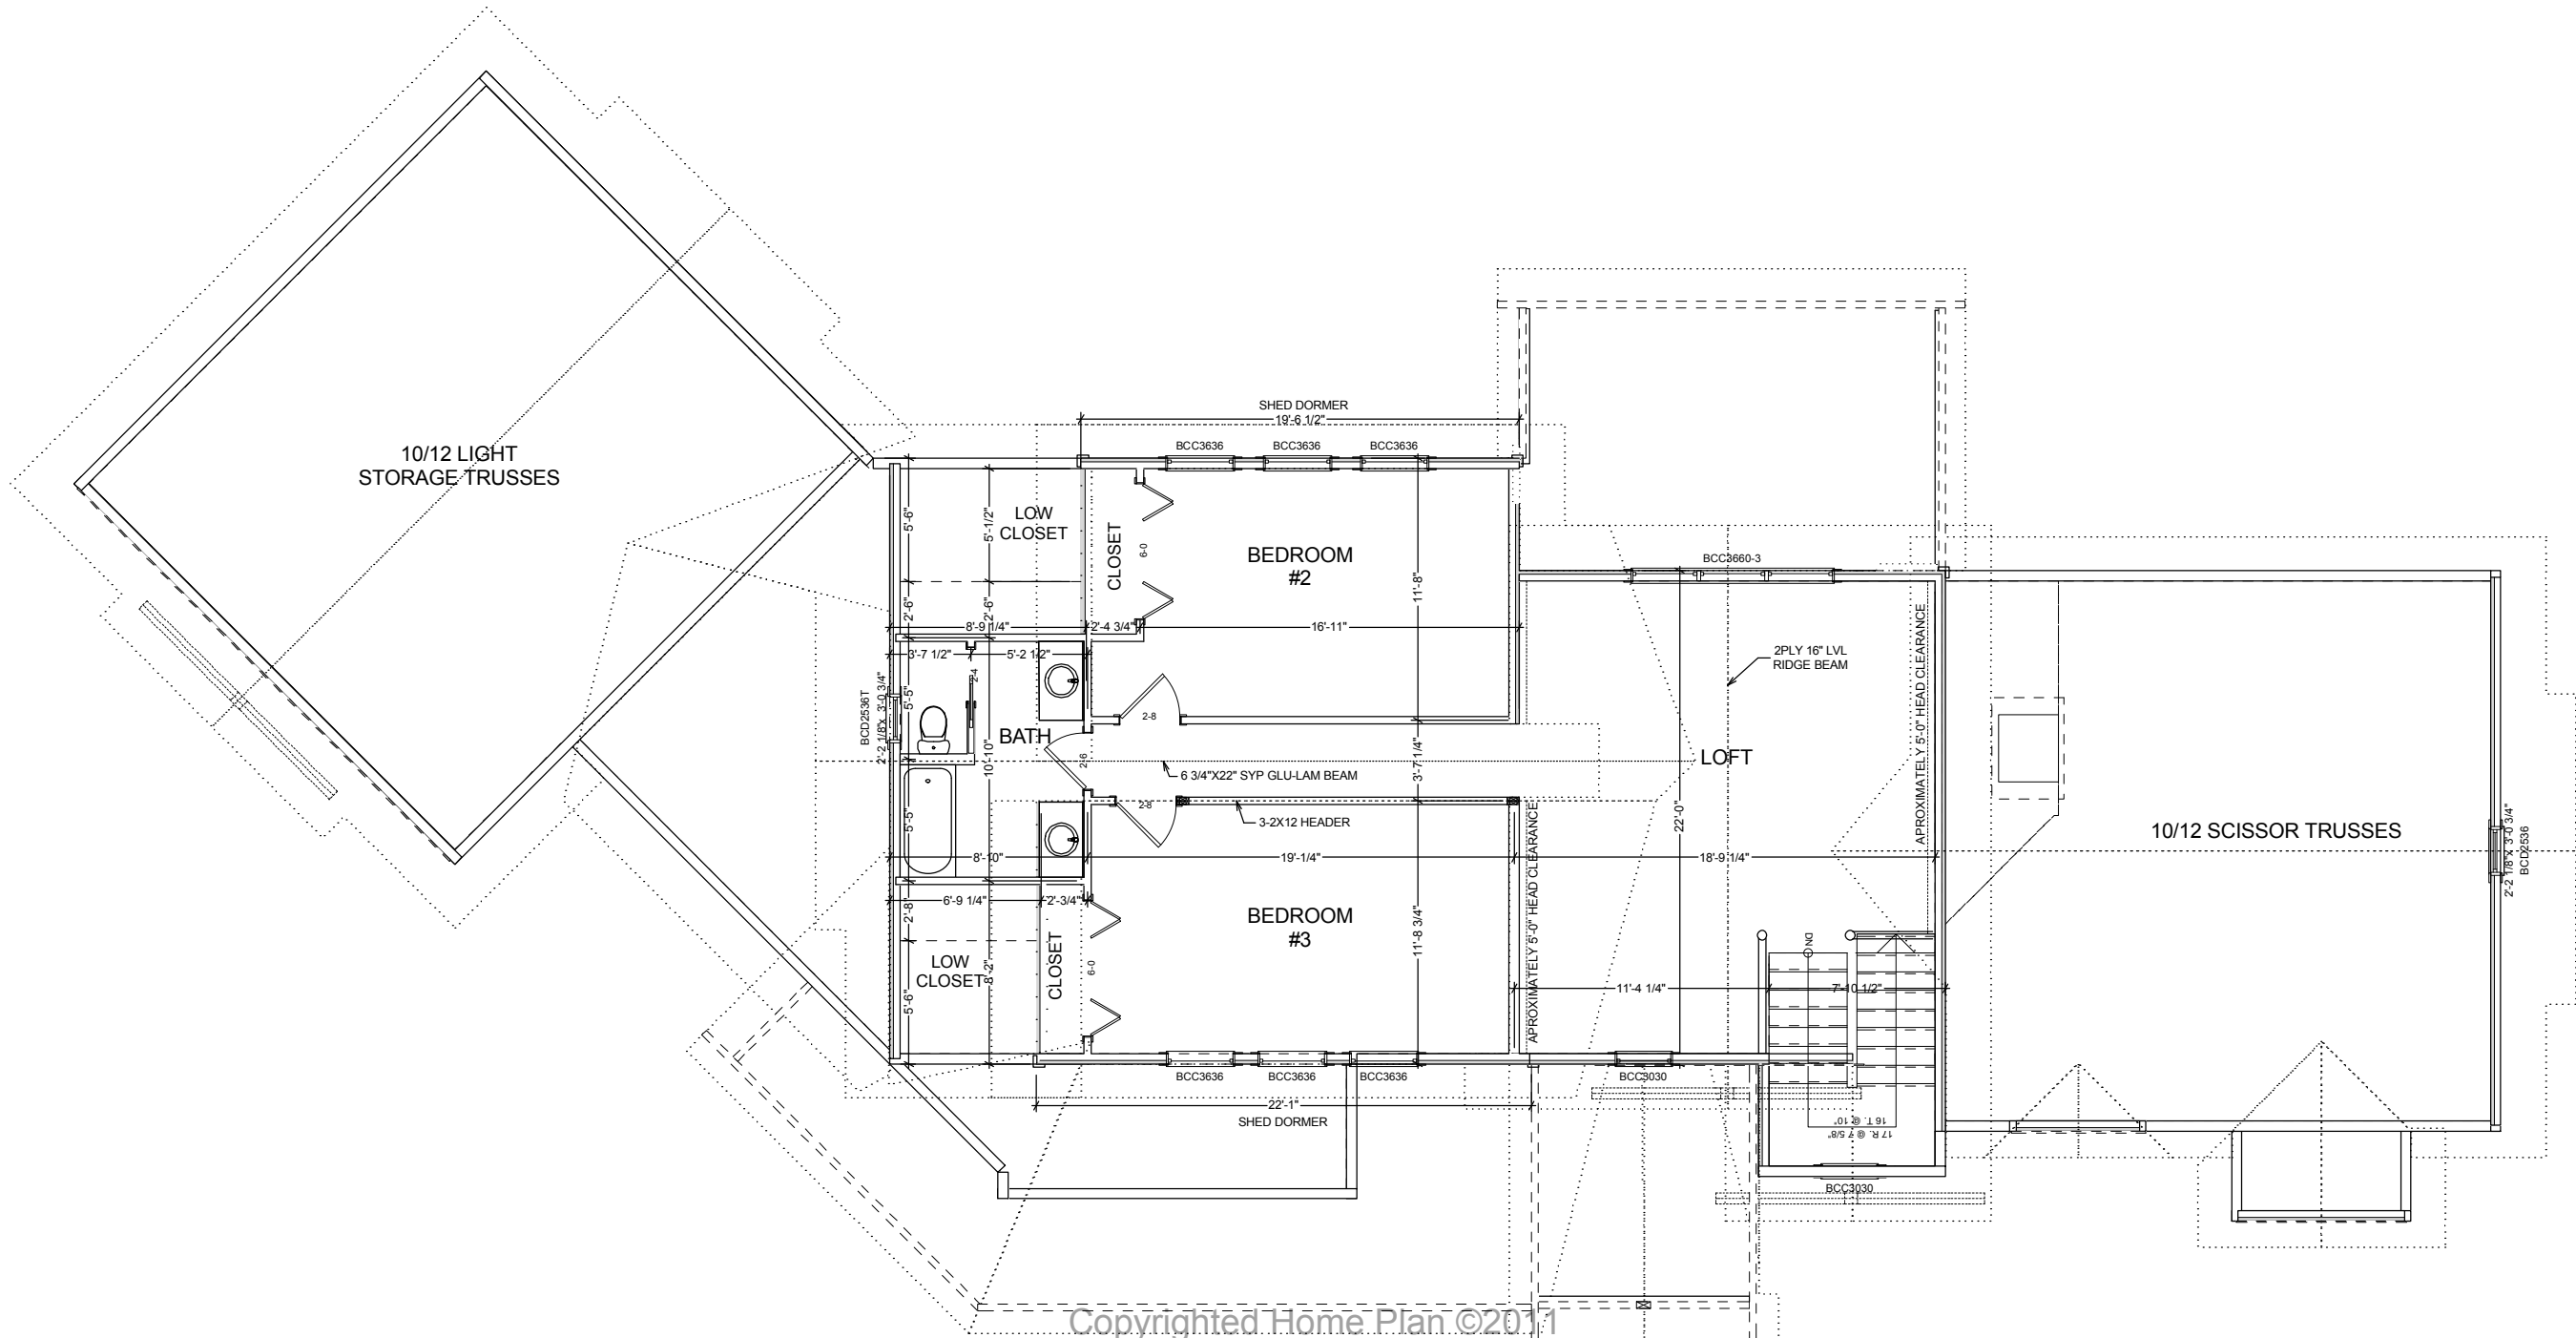

natural element homes

THE NORTH FORK LODGE

114 County Road 577 <> Englewood, Tennessee <> 1-866-618-6564 <> www.NaturalElementHomes.com

© 2011 Natural Element Homes, LLC

MAIN FLOOR PLAN

Copyrighted Home Plan ©2011
 Natural Element Homes, LLC SECOND FLOOR PLAN
 1-866-618-6564