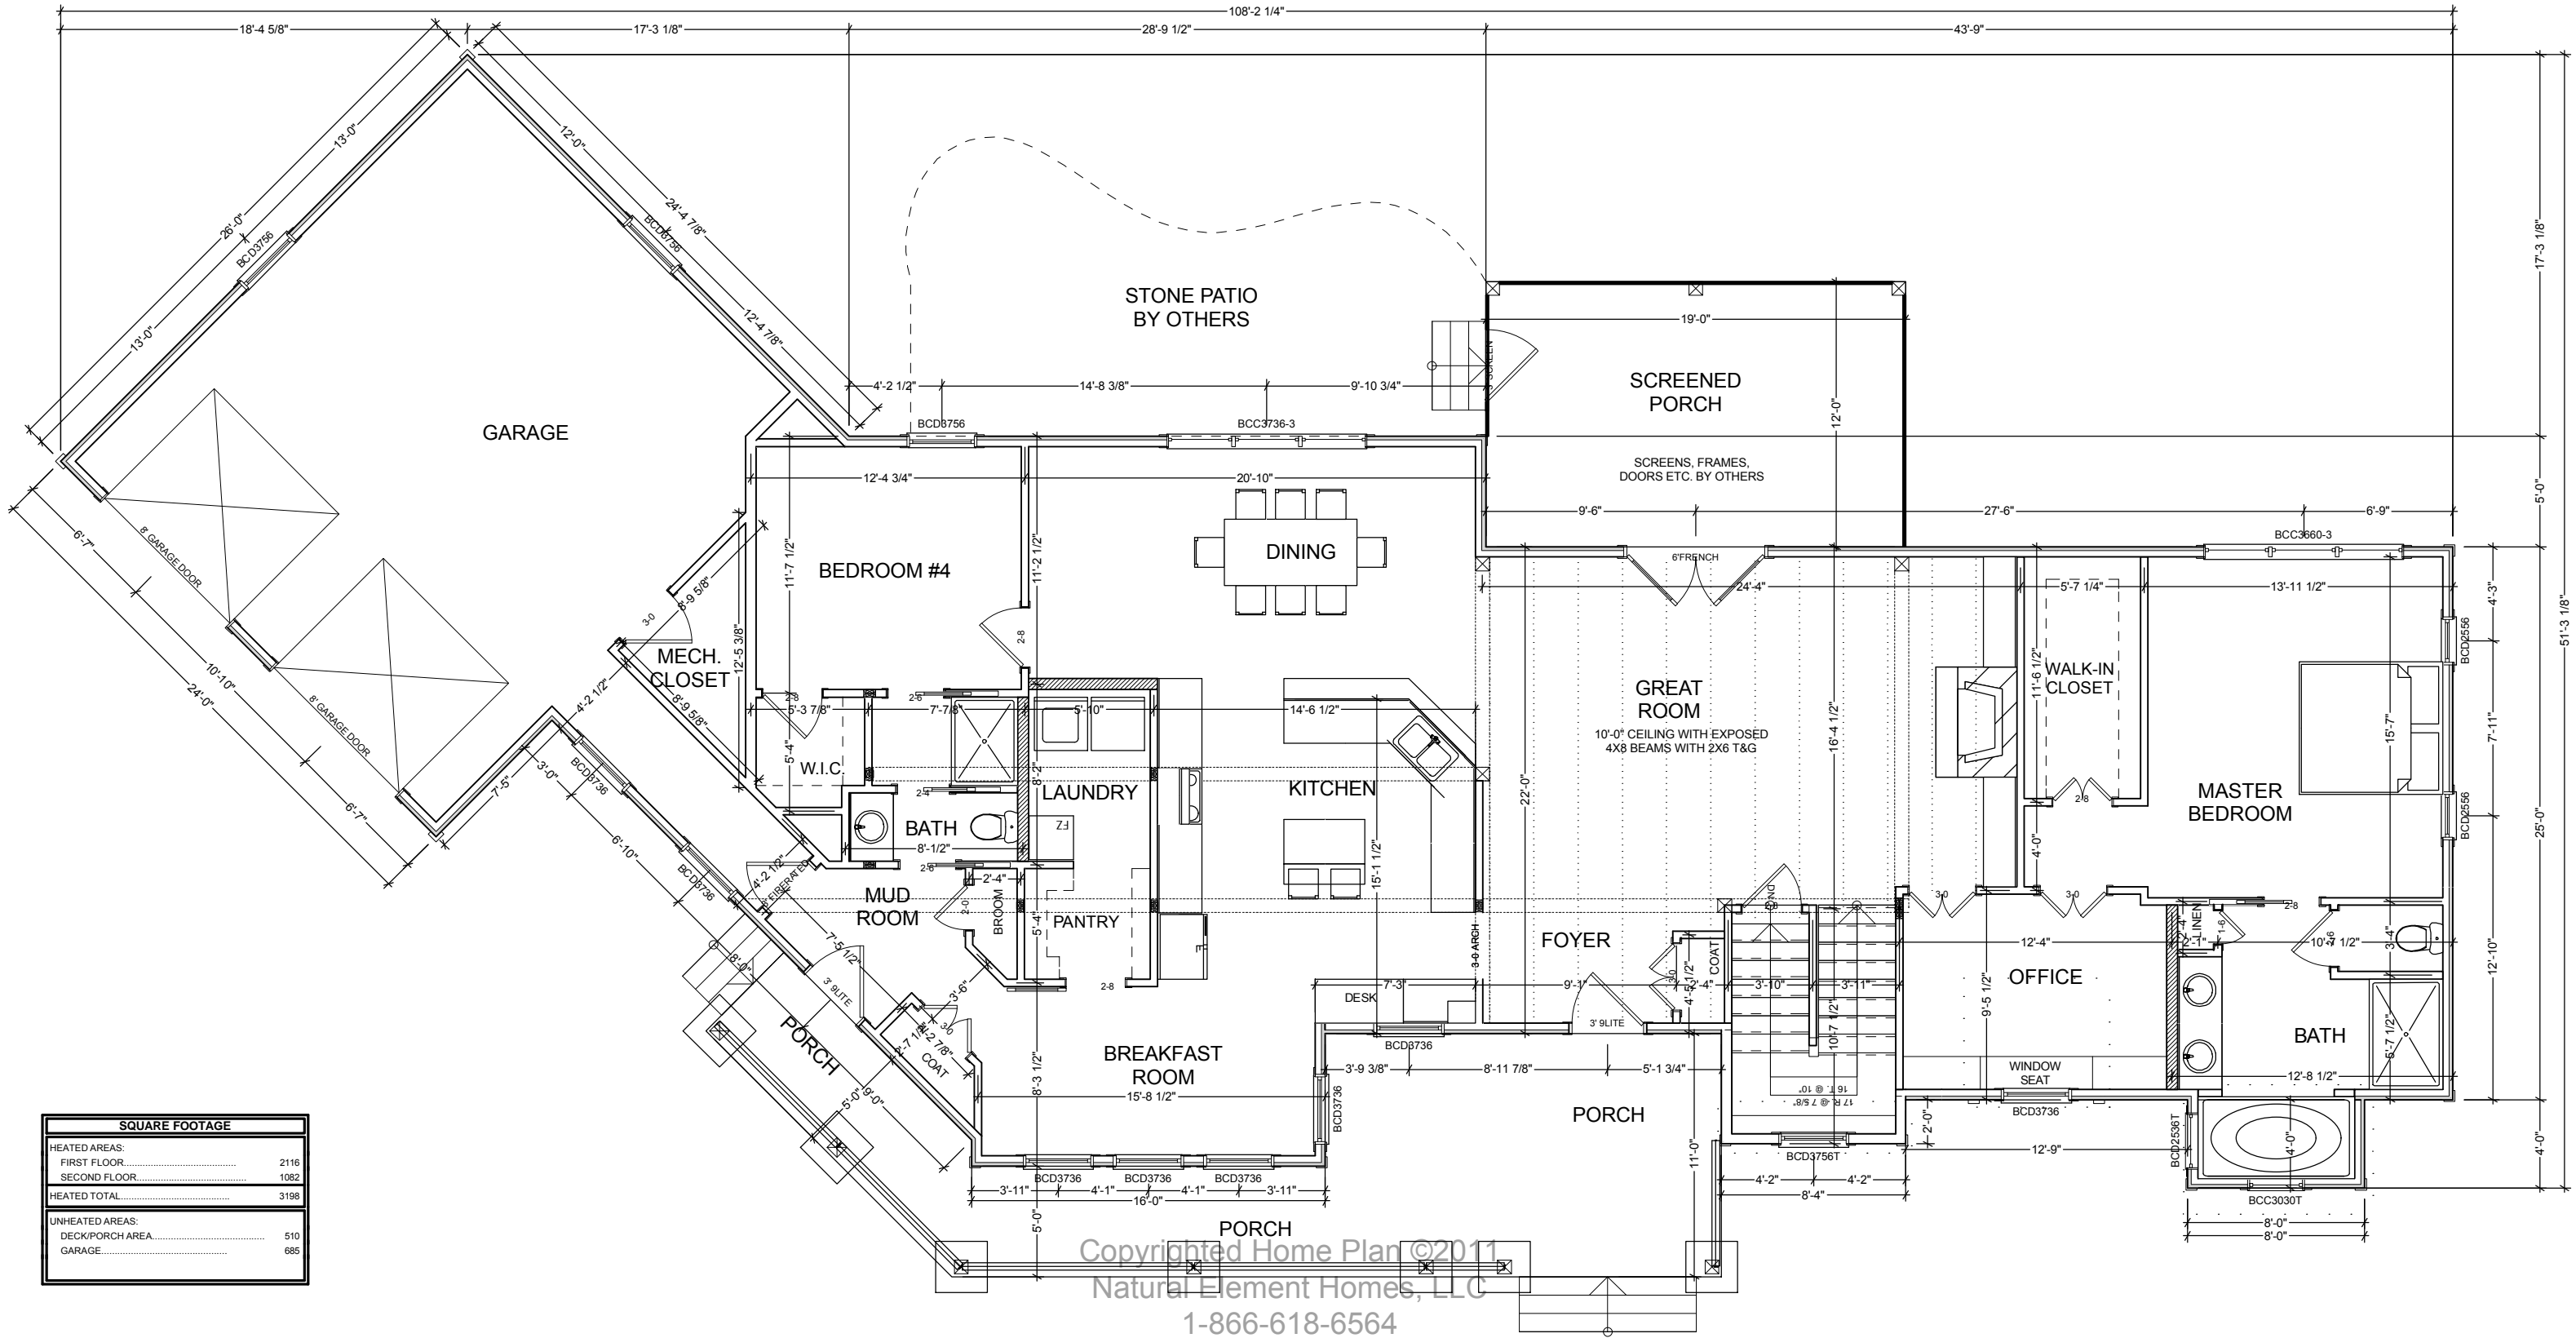

natural element homes

THE NORTH FORK LODGE

114 County Road 577 <> Englewood, Tennessee <> 1-866-618-6564 <> www.NaturalElementHomes.com

© 2011 Natural Element Homes, LLC

MAIN FLOOR PLAN

Copyrighted Home Plan ©2011
 Natural Element Homes, LLC SECOND FLOOR PLAN
 1-866-618-6564