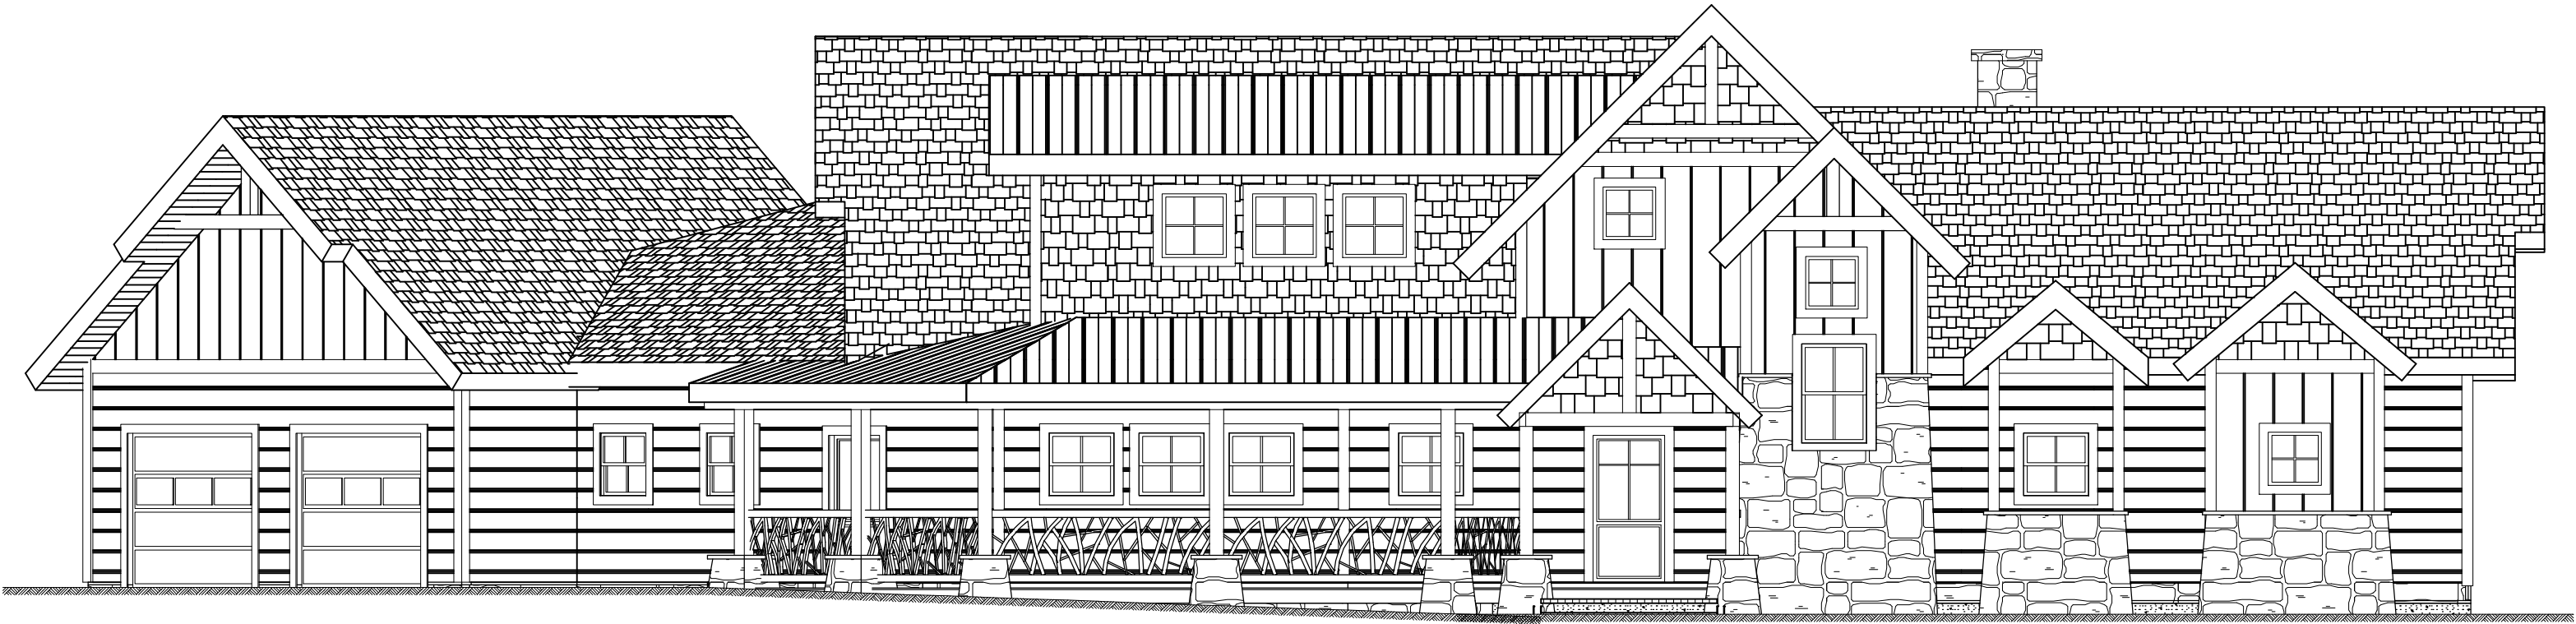

natural element homes

THE NORTH FORK LODGE

114 County Road 577 <> Englewood, Tennessee <> 1-866-618-6564 <> www.NaturalElementHomes.com

© 2011 Natural Element Homes, LLC

MAIN FLOOR PLAN

Copyrighted Home Plan ©2011
 Natural Element Homes, LLC SECOND FLOOR PLAN
 1-866-618-6564

FRONT ELEVATION
NOTE: GRADE CONDITIONS TO
BE VERIFIED ON SITE

Copyrighted Home Plan ©2011
Natural Element Homes, LLC
1-866-618-6564

LEFT ELEVATION

NOTE: GRADE CONDITIONS TO
BE VERIFIED ON SITE

Copyrighted Home Plan ©2011
Natural Element Homes, LLC
1-866-618-6564